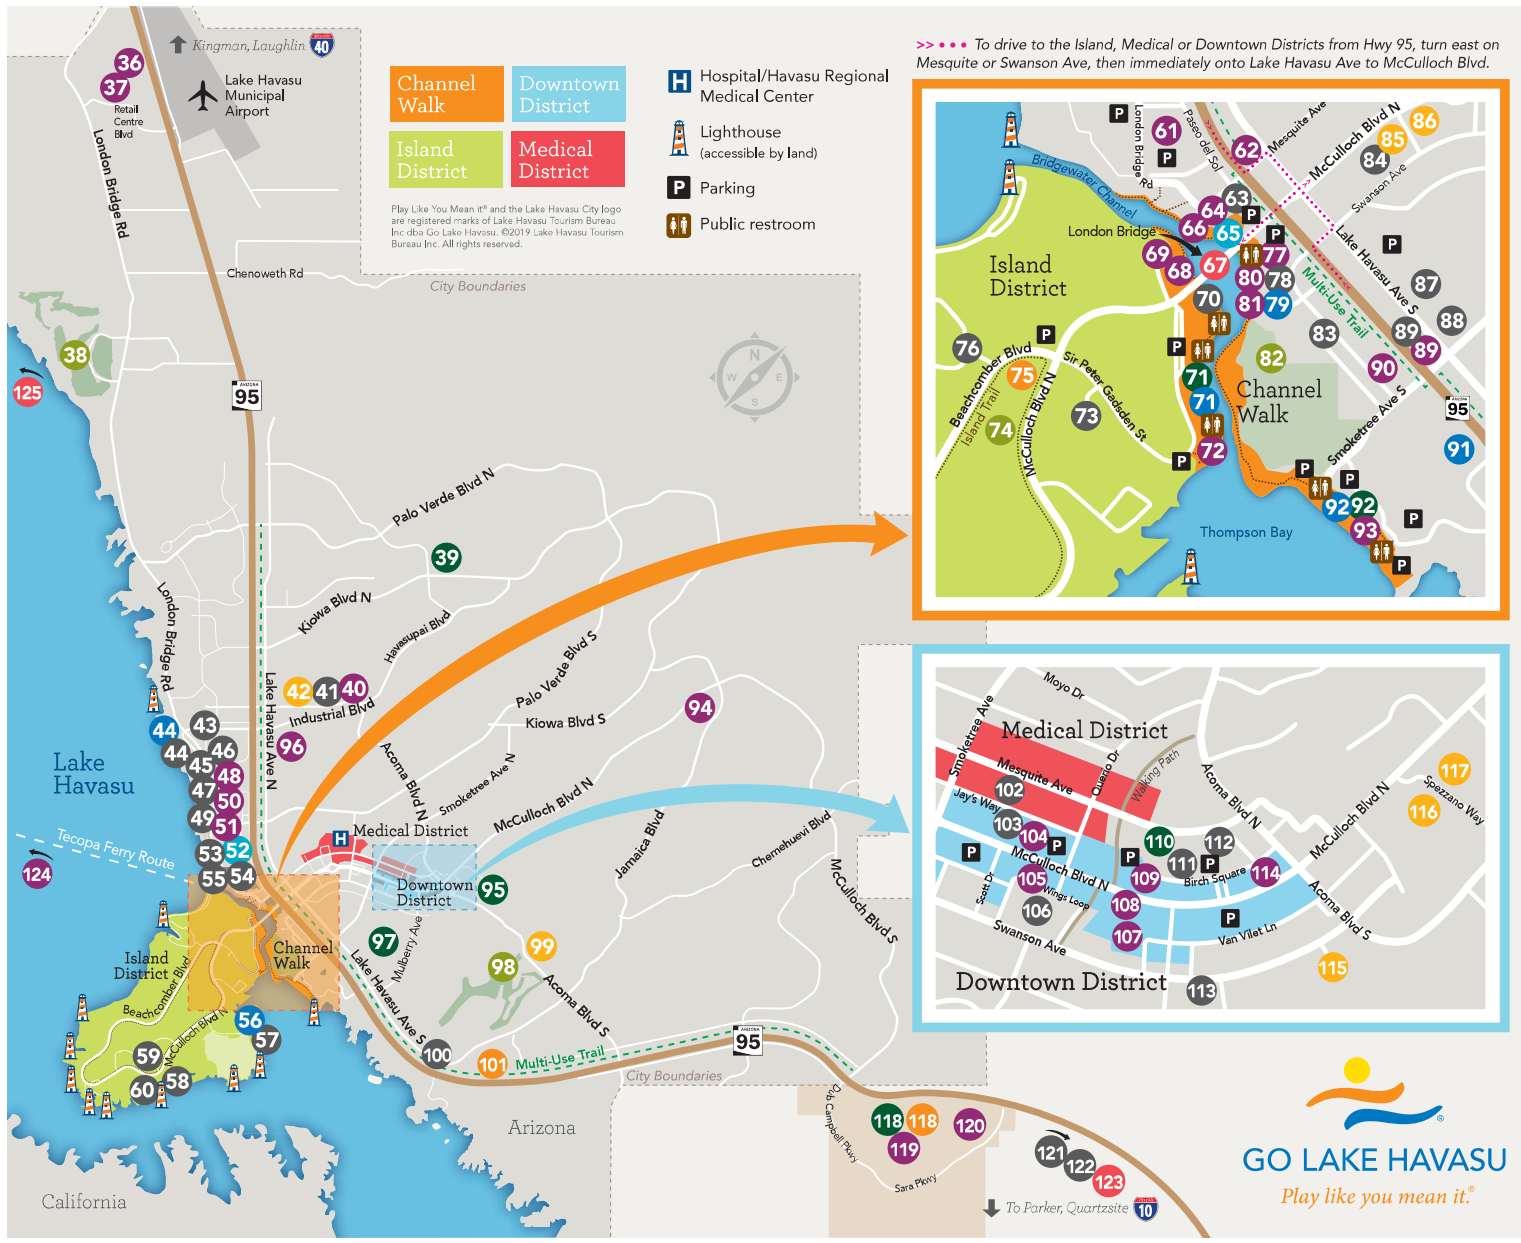

CITY MAP

Beaches & Swimming

- 79 Kokomo at London Bridge Resort
- 91 Lake Havasu City Aquatic Center
- 44 Lake Havasu State Park
- 71 London Bridge Beach
- 92 Rotary Community Park
- 56 WET Pool Bar at The Nautical Beachfront Resort

Parks Dog Park

- 39 Avalon Park
- 97 Cypress Park
- 95 Jack Hardie Park
- 71 London Bridge Beach
- 110 Mesquite Park
- 92 Rotary Community Park
- 118 SARA Park

Golf

- 74 Grand Island Park
- 98 Lake Havasu Golf Club
- 82 London Bridge Resort
- Bridgewater Links Golf Course
- 38 Refuge Golf & Country Club, The

Lodging

- 59 BeachComber Estates
- 54 Bridgewater Motel
- 43 Campbell Cove RV Resort
- 121 Cattail Cove State Park
- 76 Crazy Horse Campgrounds
- 84 Days Inn
- 53 Hampton Inn by Hilton
- 100 Havasu Dunes Resort
- 41 Havasu Inn
- 102 Havasu Sands Resort
- 122 Havasu Springs Resort
- 46 Havasu Travelodge
- 70 Heat Hotel
- 113 Hidden Palms Resort Condos
- 63 Holiday Inn Express & Suites
- 73 Island Inn Hotel
- 87 Island Suites
- 58 Islander Resort Lake Havasu
- 106 Knights Inn
- 44 Lake Havasu State Park
- 78 London Bridge Resort
- 55 Motel 6
- 57 Nautical Beachfront Resort, The
- 89 Quality Inn & Suites
- 83 Queens Condos
- 47 Rodeway Inn & Suites
- 112 Royal Inn
- 60 Sam's Beachcomber Resort
- 49 Super 8 Motel
- 111 Traveler's Inn
- 45 Windsor Inn
- 88 Xanadu Condos

Visitor Information

- 52 Chamber of Commerce
- 52 Go Lake Havasu Tourism Bureau
- 65 Visitor Information Center

>>> To drive to the Island, Medical or Downtown Districts from Hwy 95, turn east on Mesquite or Swanson Ave, then immediately onto Lake Havasu Ave to McCulloch Blvd.