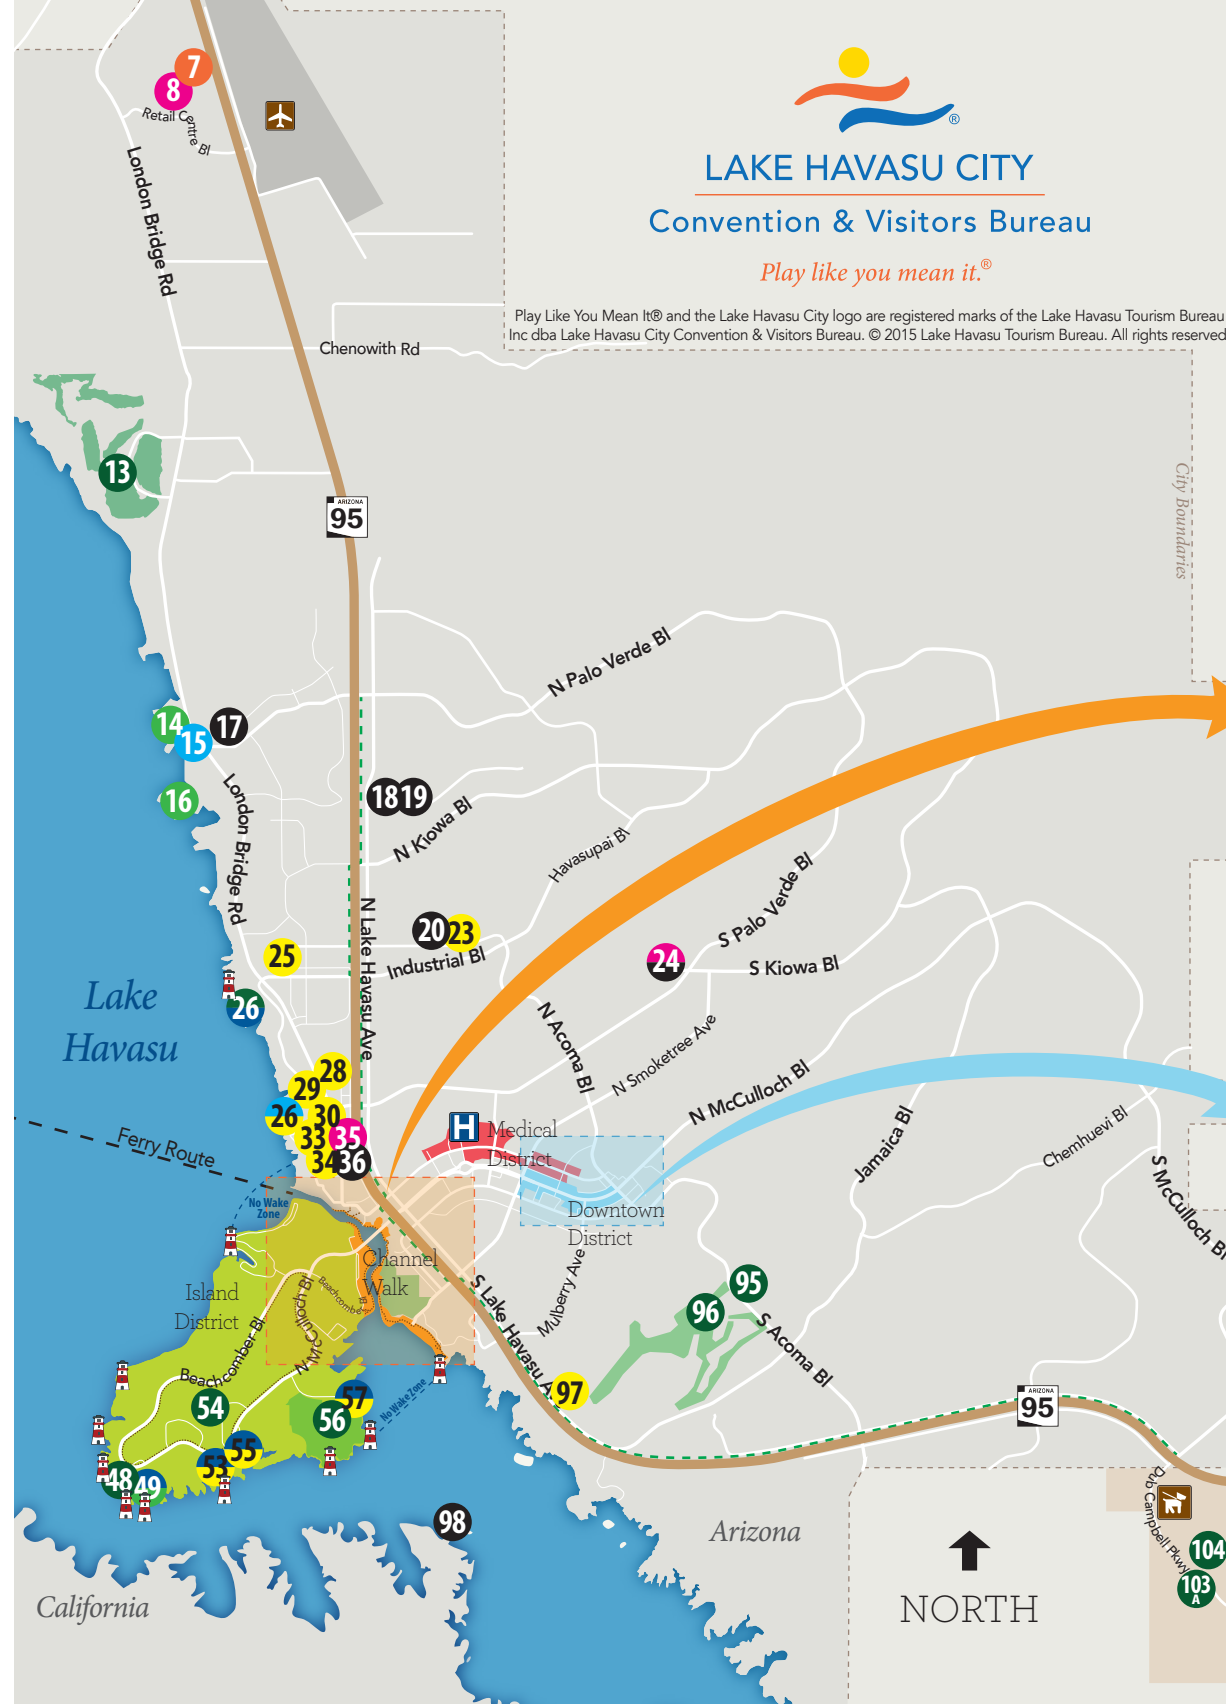

FISHING DOCK

- 14 Mesquite Bay North
- 16 Mesquite Bay South
- 49 Site Six

LODGING

- 38 Bridgewater Motel
- 25 Campbell Cove RV Resort
- 123 Cattail Cove State Park
- 47 Crazy Horse Campgrounds
- 77 Days Inn
- 34 Hampton Inn
- 97 Havasu Dunes Resort
- 23 Havasu Inn
- 83 Havasu Sands Resort
- 28 Havasu Travelodge
- 63 Heat Hotel
- 94 Hidden Palms Resort Condos
- 59 Island Inn Motel
- 76 Island Suites
- 55 Islander Resort
- 84 Knights Inn
- 26 Lake Havasu State Park
- 65 London Bridge Resort
- 37 Motel 6
- 57 Nautical Beachfront Resort
- 75 Quality Inn & Suites
- 66 Queen's Condos
- 30 Rodeway Inn & Suites
- 88 Royal Inn
- 53 Sam's Beachcomber Resort
- 33 Super 8 Motel
- 87 Travelers Inn
- 29 Windsor Inn
- 74 Xanadu Condo Resort

NON-MOTORIZED LAUNCHES

- 26 Lake Havasu State Park
- 60 London Bridge Beach
- 15 Mesquite Bay Central
- 68 Rotary Community Park

*Guests of resort only

POINTS OF INTEREST

- 70 Aquatic Center
- 19 Arizona Motor Vehicle Division
- 93 Arizona State University
- 36 Chamber of Commerce
- 39 Chemehuevi Ferry Terminal
- 36 Convention & Visitors Bureau
- 18 Courthouse
- 40 English Village
- 98 Grass Island
- 89 Lake Havasu City Offices/City Hall
- 24 Lake Havasu High School/Performing Arts Center
- 17 Lake Havasu Memorial Gardens
- 79 Library
- 44 London Bridge
- 20 Mohave Community College
- 20 Northern Arizona University
- 90 Police Station
- 78 Post Office
- 43 Visitor Center

>>> To drive to the Island, cross the London Bridge. From Hwy 95, turn east on Mesquite or Swanson Ave, then immediately onto Lake Havasu Ave to McCulloch Bl.

- Channel Walk
- Downtown District
- Island District
- Medical District

↓ To Parker, Quartzsite,