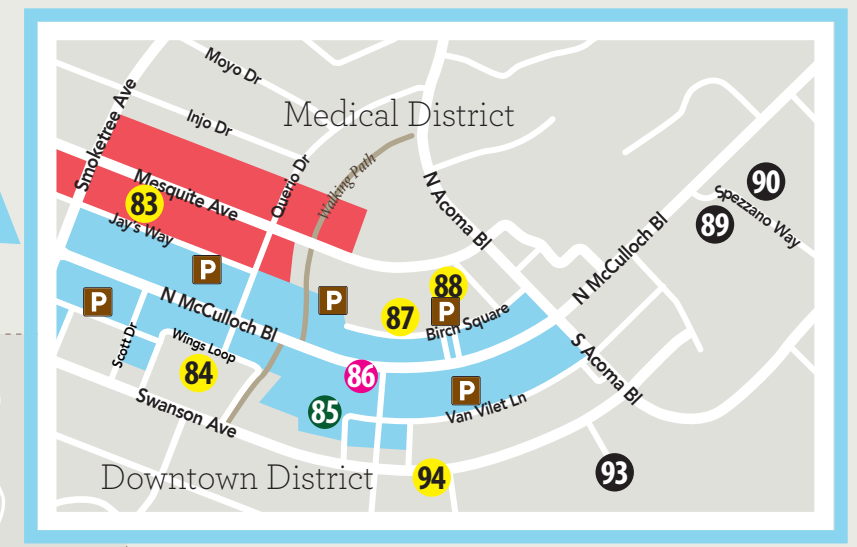

NON-MOTORIZED LAUNCHES

- 26 Lake Havasu State Park
- 60 London Bridge Beach
- 15 Mesquite Bay Central
- 68 Rotary Community Park

*Guests of resort only

POINTS OF INTEREST

- 70 Aquatic Center
- 19 Arizona Motor Vehicle Division
- 93 Arizona State University
- 36 Chamber of Commerce
- 39 Chemehuevi Ferry Terminal
- 36 Convention & Visitors Bureau
- 18 Courthouse
- 40 English Village
- 98 Grass Island
- 89 Lake Havasu City Offices/City Hall
- 24 Lake Havasu High School/Performing Arts Center
- 17 Lake Havasu Memorial Gardens
- 79 Library
- 44 London Bridge
- 20 Mohave Community College
- 20 Northern Arizona University
- 90 Police Station
- 78 Post Office
- 43 Visitor Center

RECREATION

- 106 BMX Track @ SARA Pk
- 67 Bridgewater Links Golf Course
- 123 Cattail Cove State Pk
- 54 Disc Golf Course
- 107 Havasu 95 Speedway @ SARA Pk
- 85 Havasu Lanes
- 56 Island Golf Course
- 46 Island Trail
- 95 Lake Havasu Senior Center
- 26 Lake Havasu State Park
- 60 London Bridge Beach/Dog Park
- 13 Refuge Golf & Country Club
- 104 Rodeo Grounds @ SARA Pk
- 68 Rotary Community Park
- 48 Site Five Underwater Dive Spot
- 99 SARA Park
- 103A SARA Park Main Hiking Trailhead
- 103B SARA Park Main Biking Trailhead
- 96 The Courses at London Bridge/Nassau Golf Course

SHOPPING

- 40 English Village
- 45 Island Mall
- 64 London Bridge Shops
- 7 The Shops at Lake Havasu

- Airport
- Dog park
- Golf course
- Hospital
- Lighthouse (accessible by land)
- Parking
- Public restroom
- Skate park
- Swimming area
- Multi-use trail
- Pedestrian/Island trail

>>> To drive to the Island, cross the London Bridge. From Hwy 95, turn east on Mesquite or Swanson Ave, then immediately onto Lake Havasu Ave to McCulloch Bl.

- Channel Walk
- Downtown District
- Island District
- Medical District